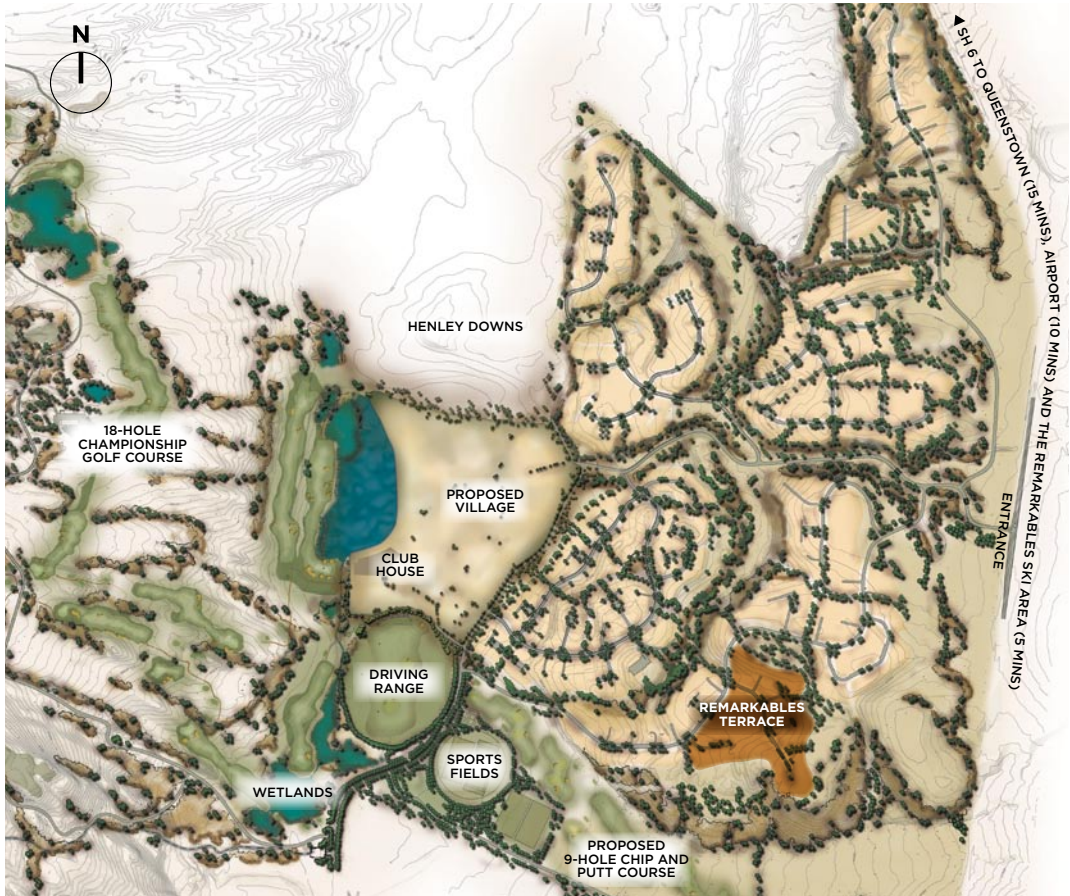

LIVING AT JACK'S POINT

Remarkables Terrace

THE COMPLETE PACKAGE FROM FLETCHER LIVING - PLEASE CONTACT JULIA OR KRISTI FOR MORE INFORMATION

NZ 0800 588 800

e living@flq.co.nz

www.flq.co.nz

LIVING AT JACK'S POINT